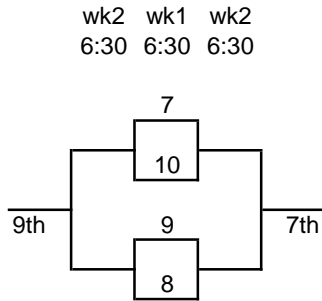

# Playoff Formats

## 8-Team Divisions

Game #	Date	Time	Home	Away	Field
M100					
M101	week 1	6:30 PM	x1	x8	f-1
M102	week 1	6:30 PM	x4	x5	f-1
M103	week 1	6:30 PM	x3	x6	f-2
M104	week 1	6:30 PM	x2	x7	f-2
M111	week 2	6:30 PM	W-M101	W-M102	f-1
M112	week 2	6:30 PM	W-M103	W-M104	f-1
M113	week 2	6:30 PM	L-M101	L-M102	f-2
M114	week 2	6:30 PM	L-M103	L-M104	f-2
M121	week 3	6:30 PM	W-M111	W-M112	f-1
M122	week 3	6:30 PM	L-M111	L-M112	f-1
M123	week 3	6:30 PM	W-M113	W-M114	f-2
M124	week 3	6:30 PM	L-M113	L-M114	f-2

## 10-Team Divisions

Game #	Date	Time	Home	Away	Field
M100					
M111	week 2	6:00 PM	x8	x9	f-1
M112	week 2	6:00 PM	x7	x10	f-1
M113	week 2	7:30 PM	x1	W-M111	f-1
M114	week 2	7:30 PM	x2	W-M112	f-1
M115	week 2	6:30 PM	x4	x5	f-2
M116	week 2	6:30 PM	x3	x6	f-2
M121	week 3	6:00 PM	W-M113	W-M115	f-1
M122	week 3	6:00 PM	W-M114	W-M116	f-1
M123	week 3	7:30 PM	W-M121	W-M122	f-1
M124	week 3	7:30 PM	L-M121	L-M122	f-1
M125	week 3	6:00 PM	L-M111	L-M115	f-2
M126	week 3	6:00 PM	L-M112	L-M116	f-2
M127	week 3	7:30 PM	W-M125	W-M126	f-2
M128	week 3	7:30 PM	L-M125	L-M126	f-2
M129	week 3	6:30 PM	L-M113	L-M114	f-3

Week 1 is extra week of league play

**10-Team Division -- alternate**

Game #	Date	Time	Home	Away	Field
M100					
M111	week 2	6:00 PM	x4	x5	f-1
M112	week 2	6:00 PM	x3	x6	f-1
M113	week 2	7:30 PM	x1	W-M111	f-1
M114	week 2	7:30 PM	x2	W-M112	f-1
M115	week 2	6:30 PM	x7	x10	f-2
M116	week 2	6:30 PM	x8	x9	f-2
M121	week 3	6:30 PM	W-M113	W-M114	f-1
M122	week 3	6:30 PM	L-M113	L-M114	f-1
M123	week 3	6:30 PM	L-M111	L-M112	f-2
M124	week 3	6:30 PM	W-M115	W-M116	f-3
M125	week 3	6:30 PM	L-M115	L-M116	f-3