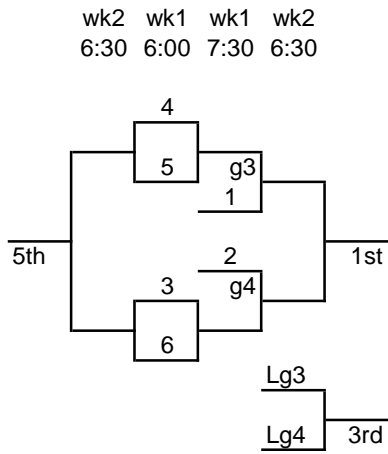

10-Team Division -- alternate

Game #	Date	Time	Home	Away	Field
M100					
M111	week 2	6:00 PM	x4	x5	f-1
M112	week 2	6:00 PM	x3	x6	f-1
M113	week 2	7:30 PM	x1	W-M111	f-1
M114	week 2	7:30 PM	x2	W-M112	f-1
M115	week 2	6:30 PM	x7	x10	f-2
M116	week 2	6:30 PM	x8	x9	f-2
M121	week 3	6:30 PM	W-M113	W-M114	f-1
M122	week 3	6:30 PM	L-M113	L-M114	f-1
M123	week 3	6:30 PM	L-M111	L-M112	f-2
M124	week 3	6:30 PM	W-M115	W-M116	f-3
M125	week 3	6:30 PM	L-M115	L-M116	f-3

Week 1 is extra week of league play