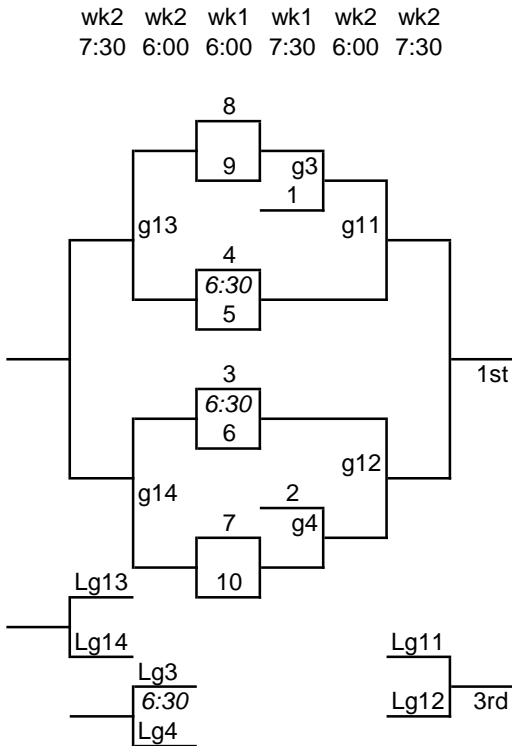

# Playoff Formats

## 8-Team Divisions

Game #	Date	Time	Home	Away	Field
M100					
M101	week 1	6:30 PM	x1	x8	f-1
M102	week 1	6:30 PM	x4	x5	f-1
M103	week 1	6:30 PM	x3	x6	f-2
M104	week 1	6:30 PM	x2	x7	f-2
M111	week 2	6:30 PM	W-M101	W-M102	f-1
M112	week 2	6:30 PM	W-M103	W-M104	f-1
M113	week 2	6:30 PM	L-M101	L-M102	f-2
M114	week 2	6:30 PM	L-M103	L-M104	f-2
M121	week 3	6:30 PM	W-M111	W-M112	f-1
M122	week 3	6:30 PM	L-M111	L-M112	f-1
M123	week 3	6:30 PM	W-M113	W-M114	f-2
M124	week 3	6:30 PM	L-M113	L-M114	f-2

## 10-Team Divisions

Game #	Date	Time	Home	Away	Field
M100					
M111	week 2	6:00 PM	x8	x9	f-1
M112	week 2	6:00 PM	x7	x10	f-1
M113	week 2	7:30 PM	x1	W-M111	f-1
M114	week 2	7:30 PM	x2	W-M112	f-1
M115	week 2	6:30 PM	x4	x5	f-2
M116	week 2	6:30 PM	x3	x6	f-2
M121	week 3	6:00 PM	W-M113	W-M115	f-1
M122	week 3	6:00 PM	W-M114	W-M116	f-1
M123	week 3	7:30 PM	W-M121	W-M122	f-1
M124	week 3	7:30 PM	L-M121	L-M122	f-1
M125	week 3	6:00 PM	L-M111	L-M115	f-2
M126	week 3	6:00 PM	L-M112	L-M116	f-2
M127	week 3	7:30 PM	W-M125	W-M126	f-2
M128	week 3	7:30 PM	L-M125	L-M126	f-2
M129	week 3	6:30 PM	L-M113	L-M114	f-3

Week 1 is extra week of league play

**10-Team Division -- alternate**

Game #	Date	Time	Home	Away	Field
M100					
M111	week 2	6:00 PM	x4	x5	f-1
M112	week 2	6:00 PM	x3	x6	f-1
M113	week 2	7:30 PM	x1	W-M111	f-1
M114	week 2	7:30 PM	x2	W-M112	f-1
M115	week 2	6:30 PM	x7	x10	f-2
M116	week 2	6:30 PM	x8	x9	f-2
M121	week 3	6:30 PM	W-M113	W-M114	f-1
M122	week 3	6:30 PM	L-M113	L-M114	f-1
M123	week 3	6:30 PM	L-M111	L-M112	f-2
M124	week 3	6:30 PM	W-M115	W-M116	f-3
M125	week 3	6:30 PM	L-M115	L-M116	f-3