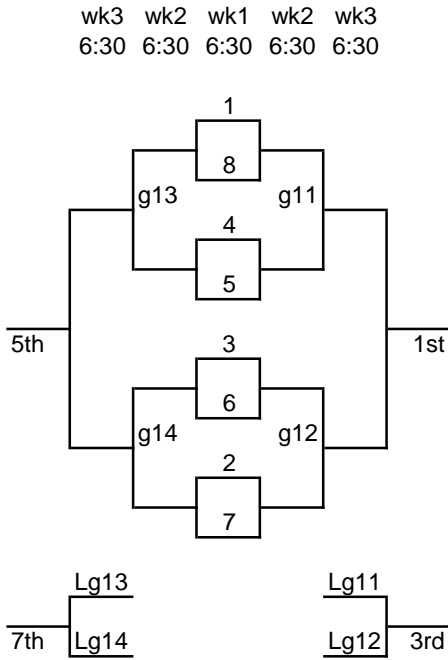

# Playoff Formats

## 8-Team Divisions

Game #	Date	Time	Home	Away	Field
M100					
M101	week 1	6:30 PM	x1	x8	f-1
M102	week 1	6:30 PM	x4	x5	f-1
M103	week 1	6:30 PM	x3	x6	f-2
M104	week 1	6:30 PM	x2	x7	f-2
M111	week 2	6:30 PM	W-M101	W-M102	f-1
M112	week 2	6:30 PM	W-M103	W-M104	f-1
M113	week 2	6:30 PM	L-M101	L-M102	f-2
M114	week 2	6:30 PM	L-M103	L-M104	f-2
M121	week 3	6:30 PM	W-M111	W-M112	f-1
M122	week 3	6:30 PM	L-M111	L-M112	f-1
M123	week 3	6:30 PM	W-M113	W-M114	f-2
M124	week 3	6:30 PM	L-M113	L-M114	f-2

## 10-Team Divisions

Game #	Date	Time	Home	Away	Field
M100					
M111	week 2	6:00 PM	x8	x9	f-1
M112	week 2	6:00 PM	x7	x10	f-1
M113	week 2	7:30 PM	x1	W-M111	f-1
M114	week 2	7:30 PM	x2	W-M112	f-1
M115	week 2	6:30 PM	x4	x5	f-2
M116	week 2	6:30 PM	x3	x6	f-2
M121	week 3	6:00 PM	W-M113	W-M115	f-1
M122	week 3	6:00 PM	W-M114	W-M116	f-1
M123	week 3	7:30 PM	W-M121	W-M122	f-1
M124	week 3	7:30 PM	L-M121	L-M122	f-1
M125	week 3	6:00 PM	L-M111	L-M115	f-2
M126	week 3	6:00 PM	L-M112	L-M116	f-2
M127	week 3	7:30 PM	W-M125	W-M126	f-2
M128	week 3	7:30 PM	L-M125	L-M126	f-2
M129	week 3	6:30 PM	L-M113	L-M114	f-3